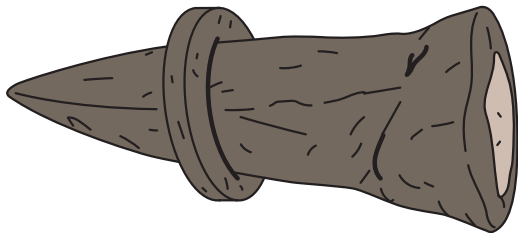

# OVAZE

*Anvil*

---

---

Ovazę (anvils) are used today as chisels by members of the Igun-Èronmwon and Igbesamwan to carve wood or split smaller pieces of wood. Despite the similarities in the ways they are used, Ovazę were identified separately from Afian (chisels) by members of the Igun-Èronmwon.